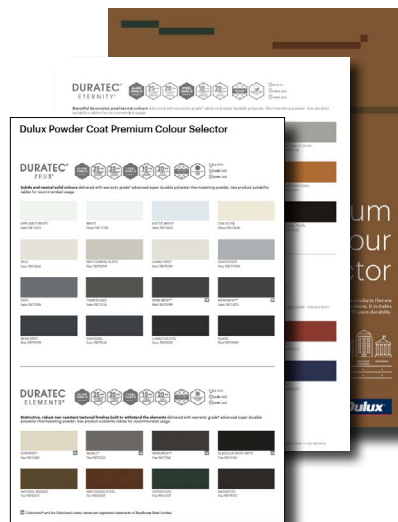

Contact us for more info

Brisbane
07 3267 7968
salesbris@glassoutlet.com.au

Yatala
07 3445 4004
sales@aluminiumoutlet.com.au

Gold Coast
07 5594 0343
salesgc@glassoutlet.com.au

Newcastle
02 4069 0833
salesnc@glassoutlet.com.au

Dandenong
03 9706 9886
salesdan@glassoutlet.com.au

Derrimut
03 9363 7744
salesder@glassoutlet.com.au

Adelaide
08 8359 4048
salesadl@glassoutlet.com.au

Perth
08 6499 2868
saleswa@glassoutlet.com.au

www.glassoutlet.com.au

FOLLOW US @glass.outlet